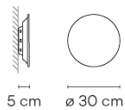

Puck wall art

VIBIA

5470

Design By Jordi Vilardell

A versatile wall sconce that creates a visual game of warm light with spheres. Designed by Jordi Vilardell. Available in different finishes including lacquered aluminium and felt.

Model Sheet